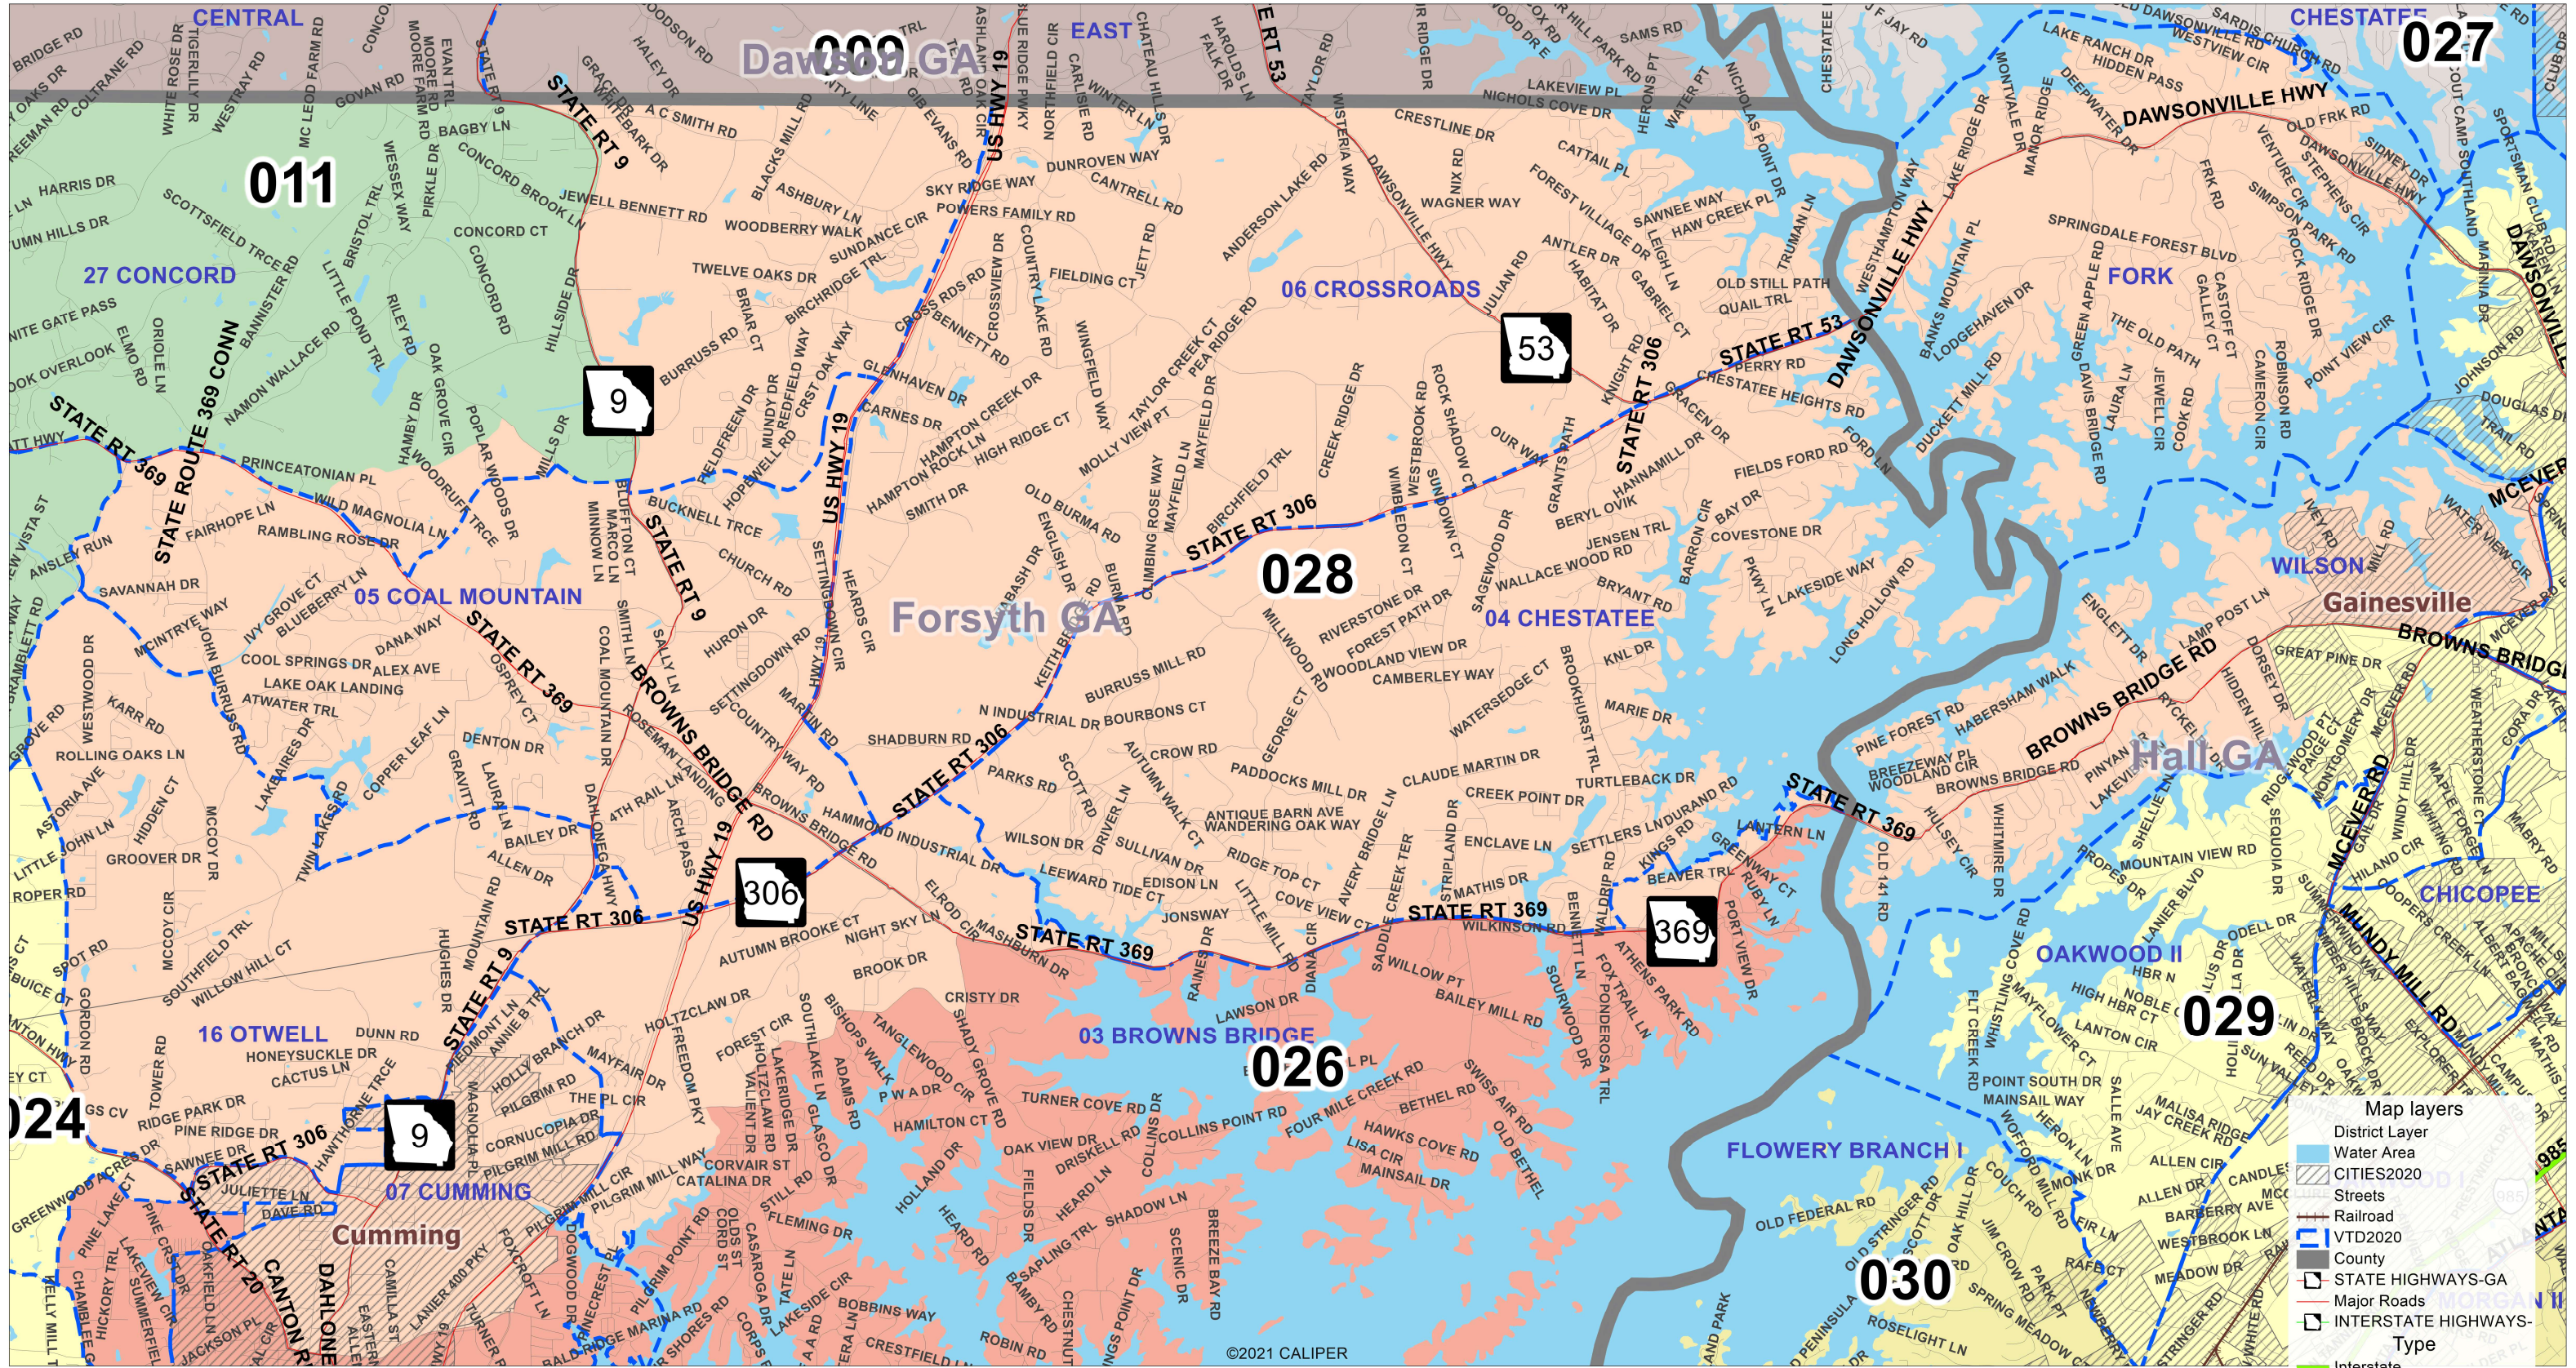

Georgia House District 028 - Effective for the 2022 Election Cycle

Client: H097
 Plan: House-prop1-2021
 Type: House

Map layers

- District Layer
- Water Area
- CITIES2020
- Streets
- Railroad
- VTD2020
- County
- STATE HIGHWAYS-GA
- Major Roads
- INTERSTATE HIGHWAYS- Type
- Interstate
- US Route
- State Route

0 5 1
Miles

©2021 CALIPER